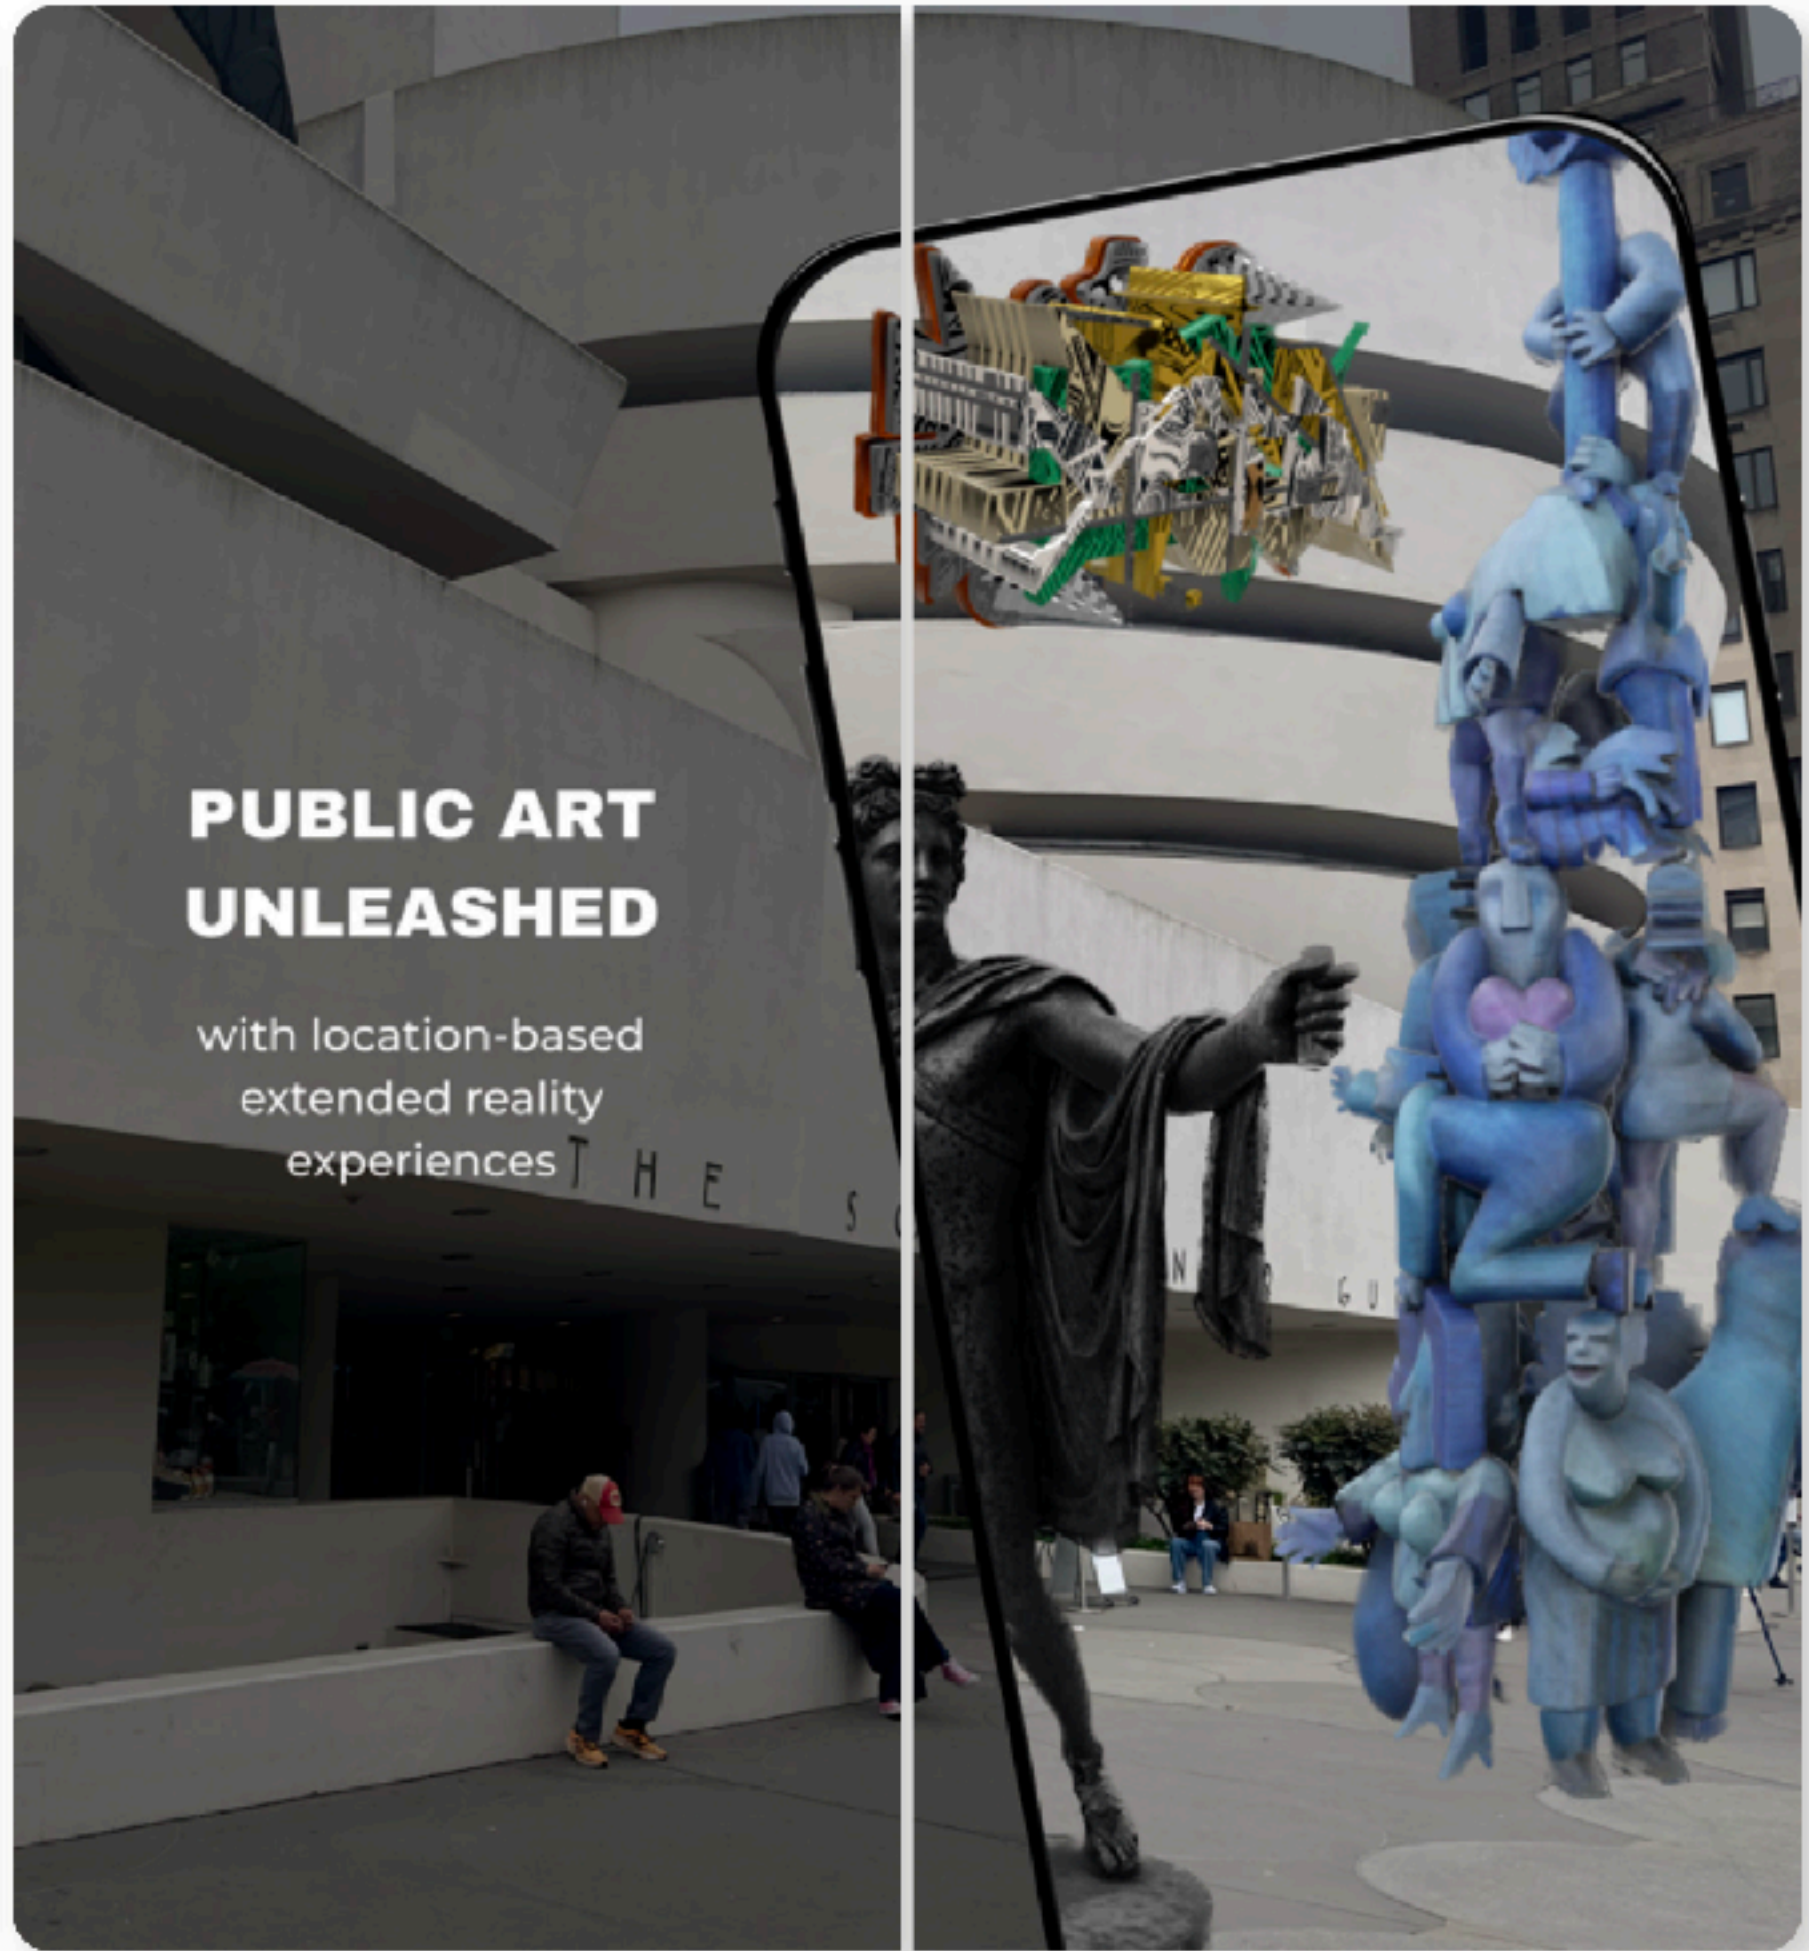

MIX

now available on iOS

**WELCOME TO MIX, EXPLORE
ART NEAR YOU**

← Back to Browse experiences

NEWARK

📍 Downtown Newark, New Jersey

Newark is a city in the northwestern United States, an American city in the state of New Jersey and the capital of Essex County. The